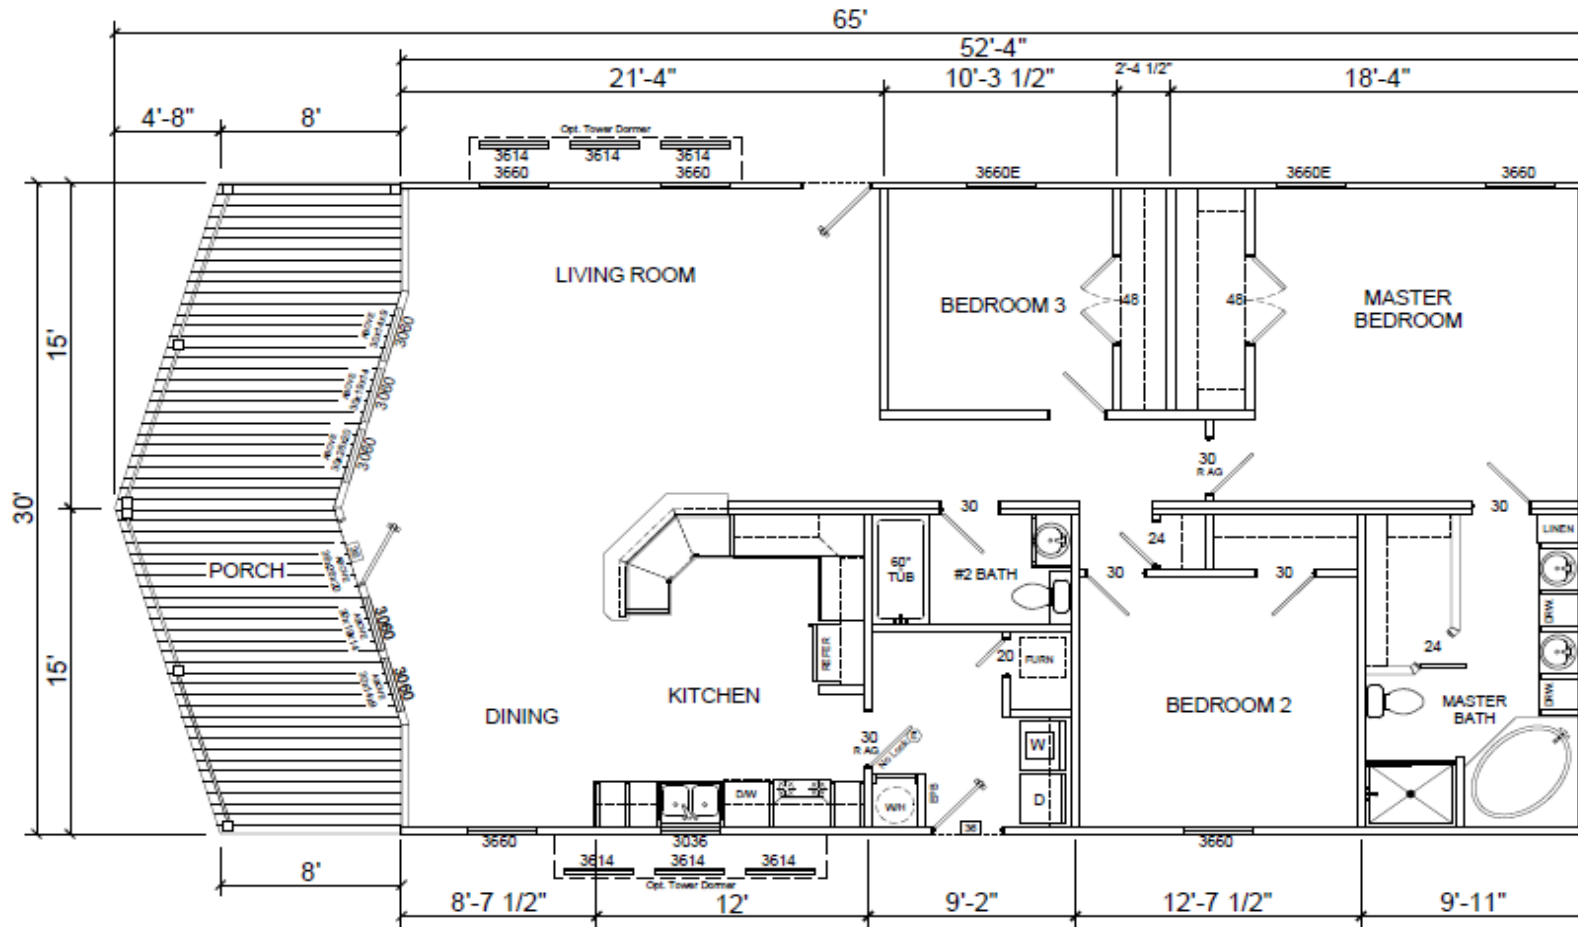

# PROW CABIN

## 1590 SQFT

view our display models at 1201 U.S. Hwy. 175 W. Athens, TX 75751