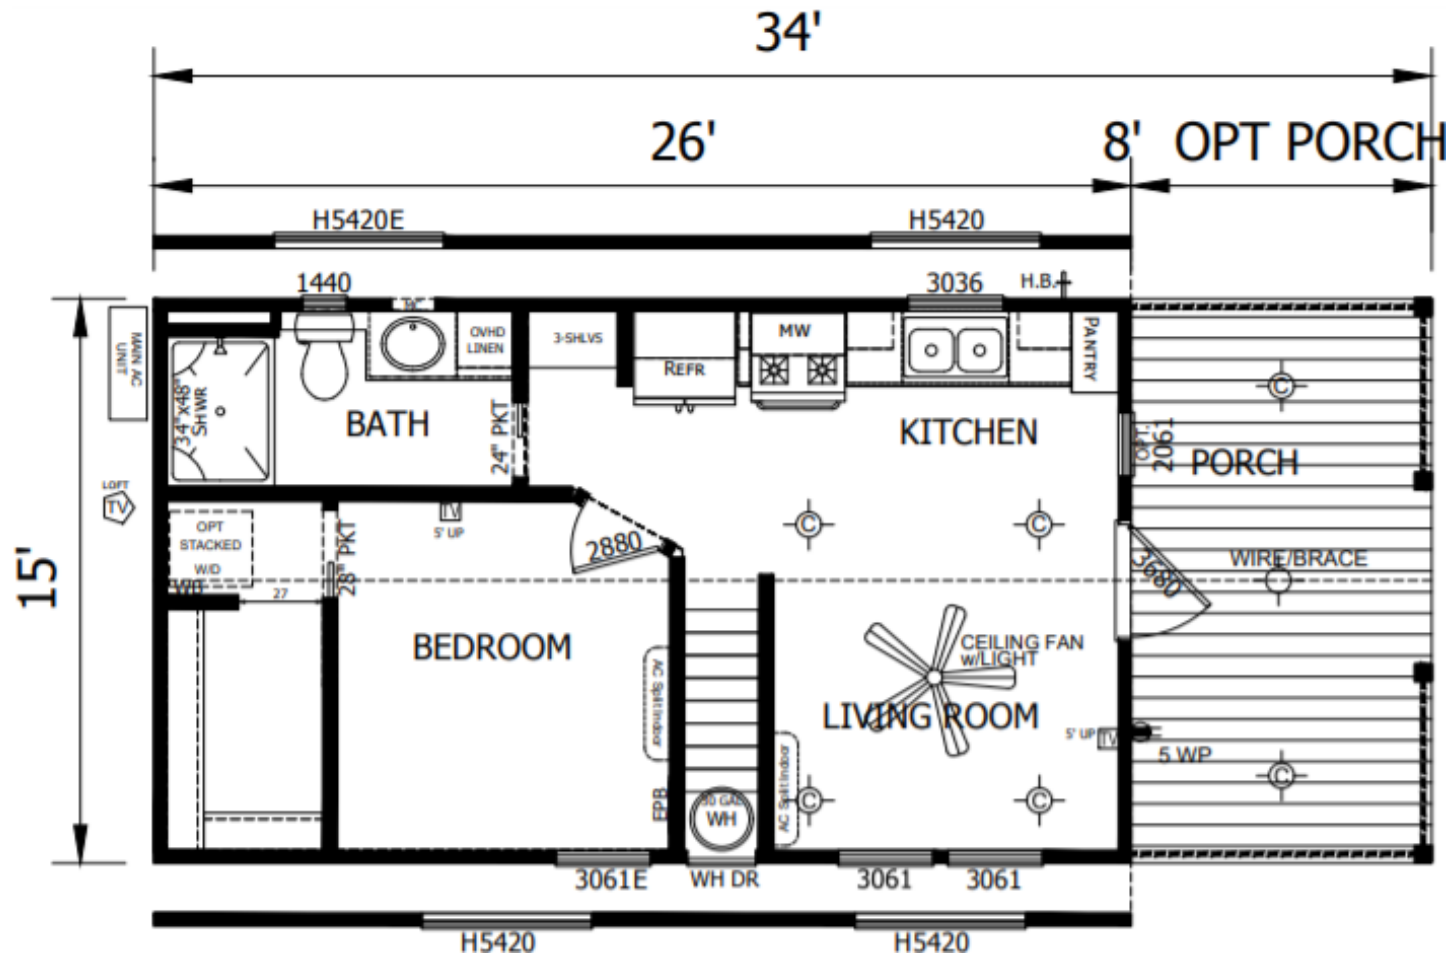

AGATE 399SQFT

WALK IN CLOSET

view our display models at 1201 U.S. Hwy. 175 W. Athens, TX 75751

(903) 292-5172

www.rrcathens.com

MHDRET00036207/IHB1526