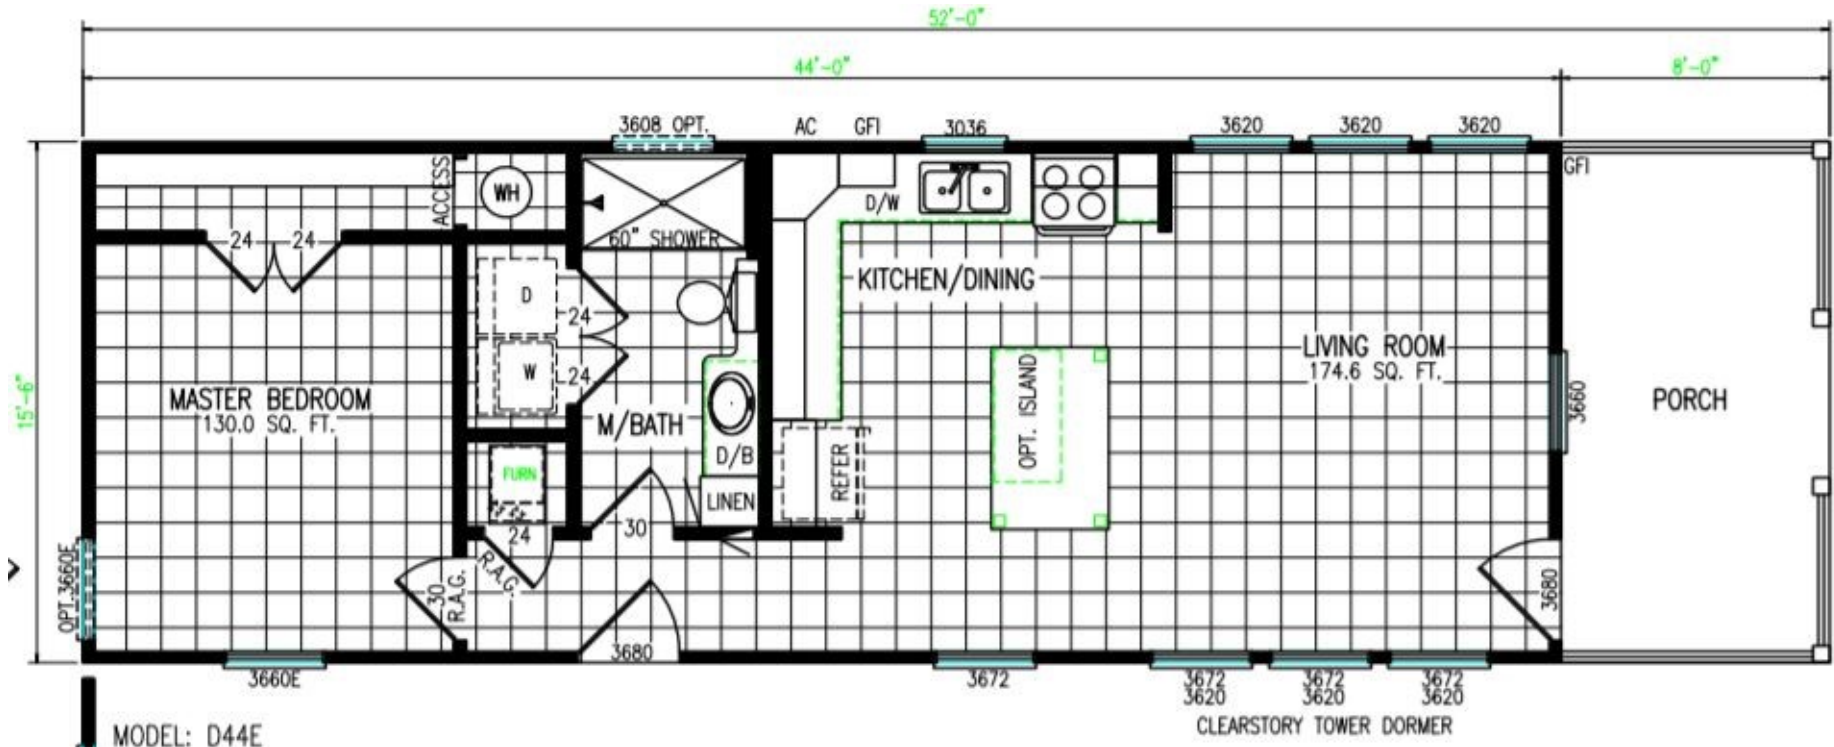

BRIXTON

682 sqft

MODEL: D44E

view our display models at 1201 U.S. Hwy. 175 W. Athens, TX 75751

(903) 292-5172

www.rrcathens.com

MHDRET00036207/IHB1526