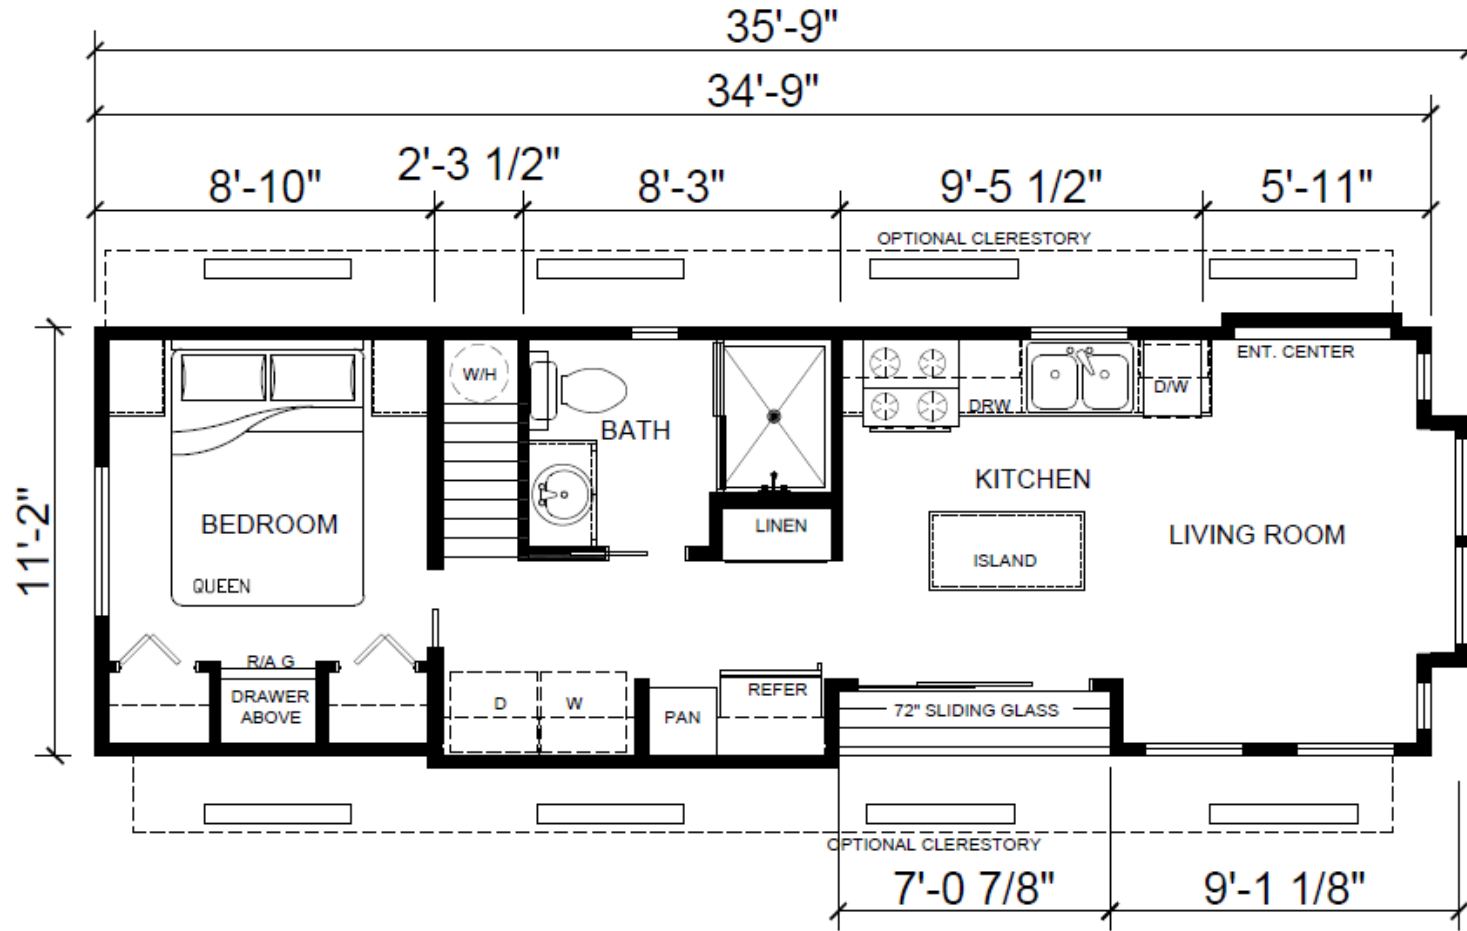

The Eagles Landing LOFT

view our display models at 1201 U.S. Hwy. 175 W. Athens, TX 75751

(903) 292-5172

www.rrcathens.com

MHDRET00036207/IHB1526

**Recreational
Resort Cottages
and cabins**