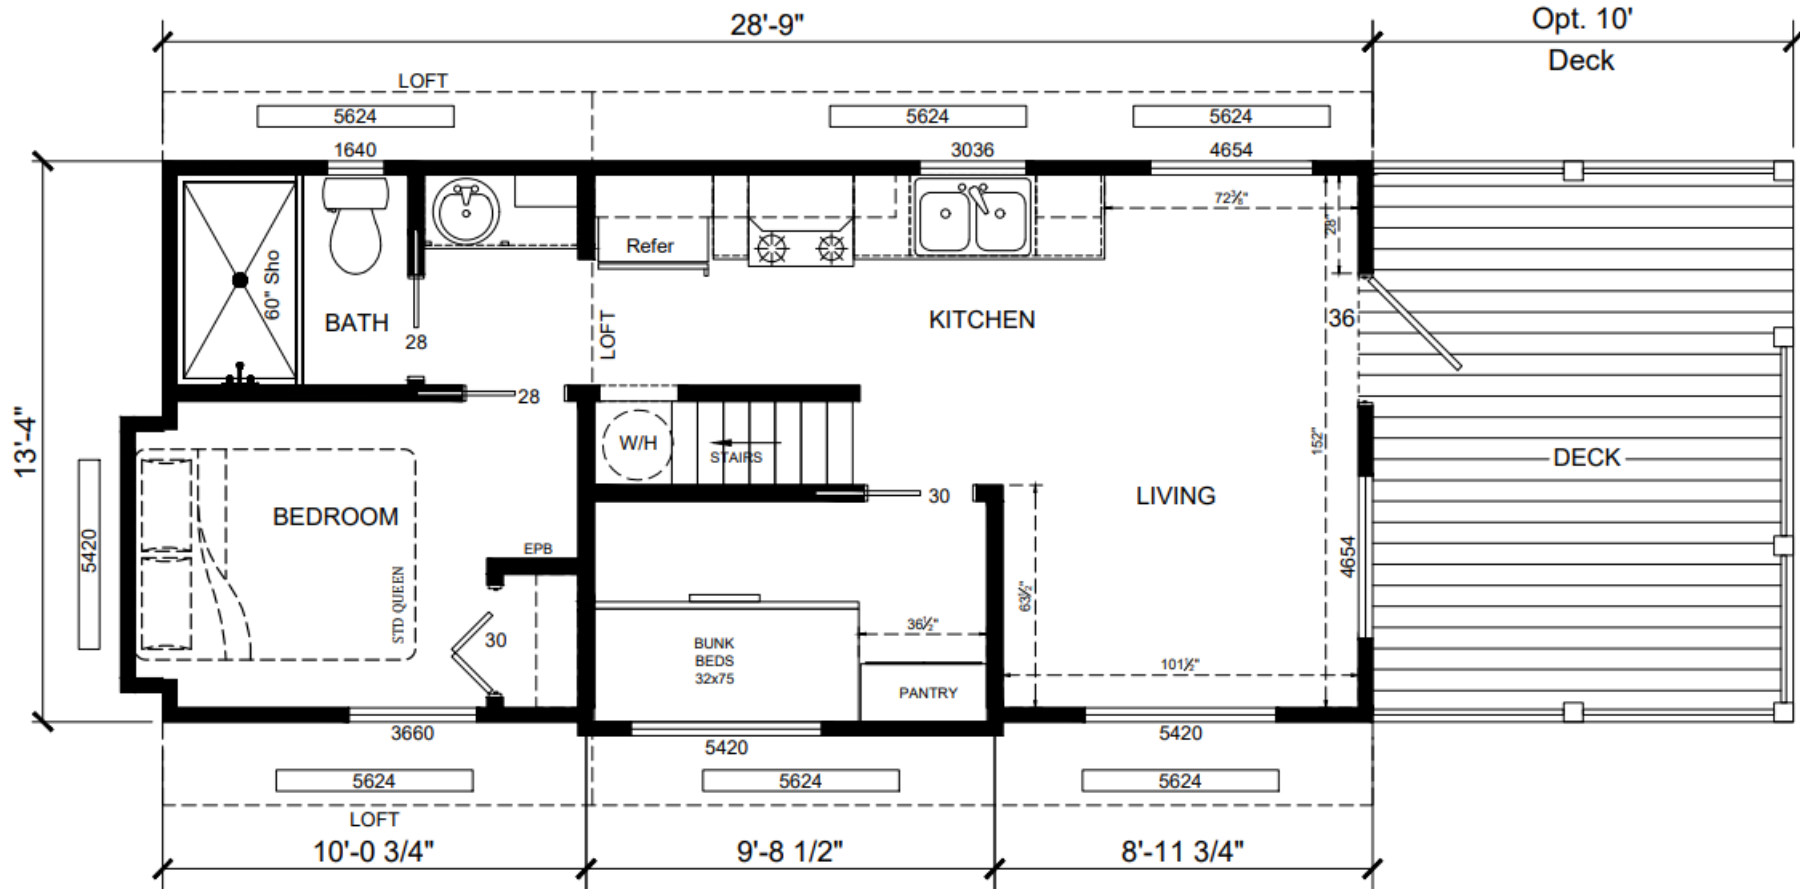

The FINCH

399 SQFT

**Recreational
Resort Cottages
and cabins**

view our display models at 1201 U.S. Hwy. 175 W. Athens, TX 75751

(903) 292-5172

www.rrcathens.com

MHDRET00036207/IHB1526