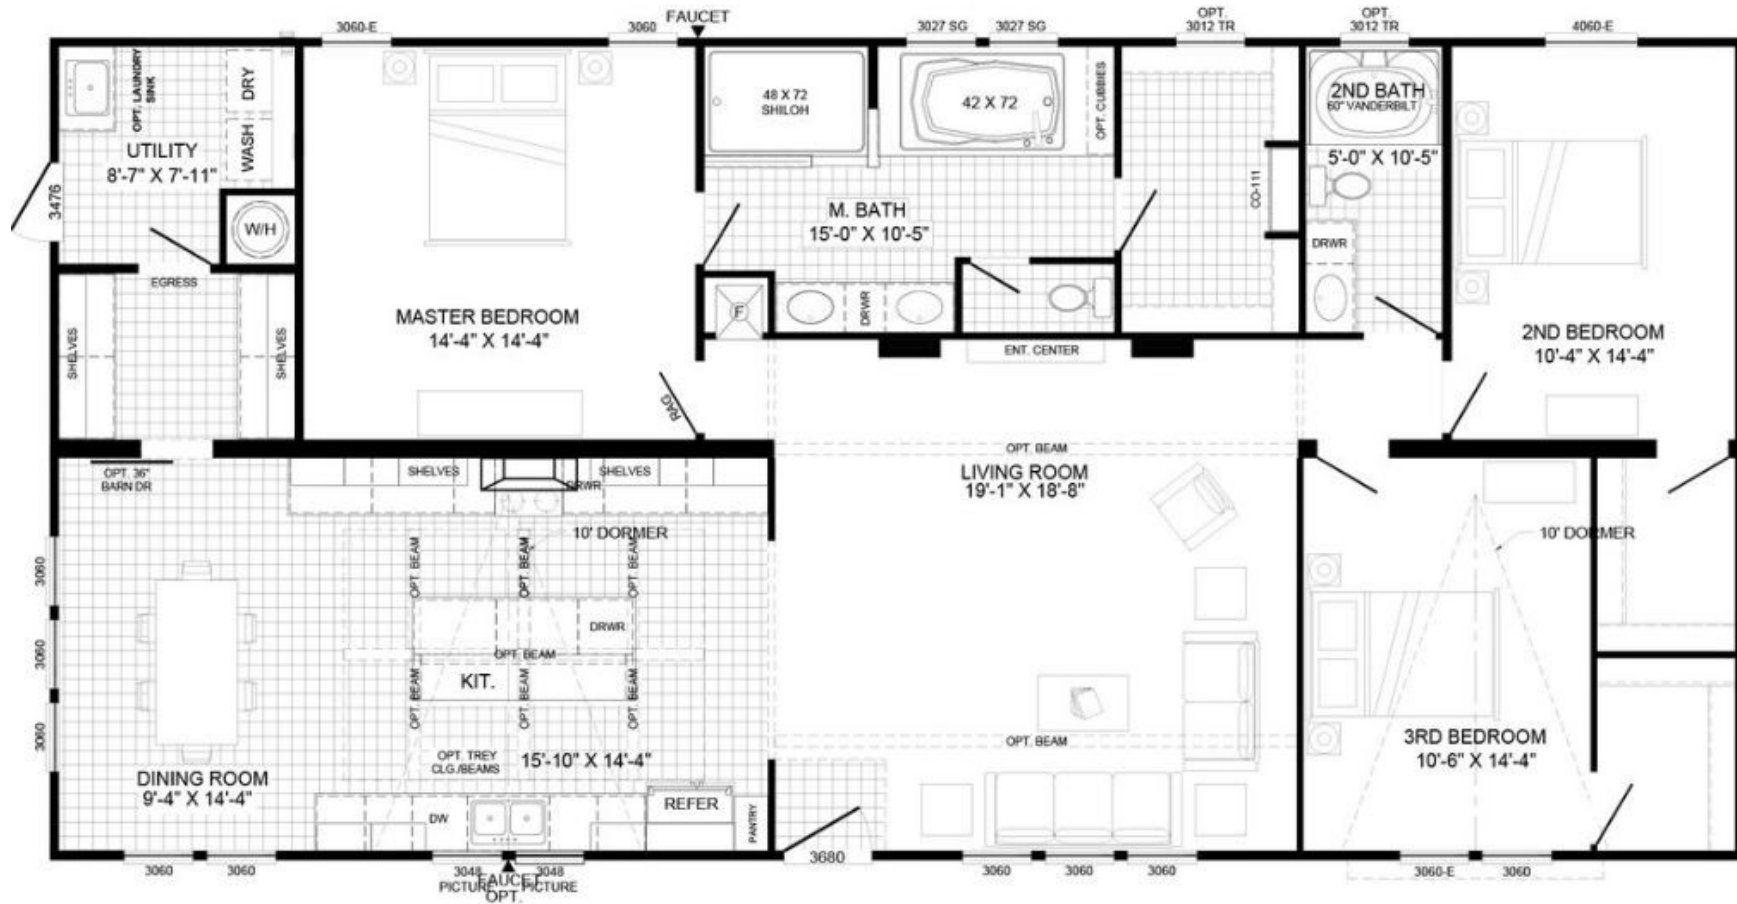

LIZA JANE

1860 SQFT

view our display models at 1201 U.S. Hwy. 175 W. Athens, TX 75751

(903) 292-5172

www.rrcathens.com

MHDRET00036207/IHB1526