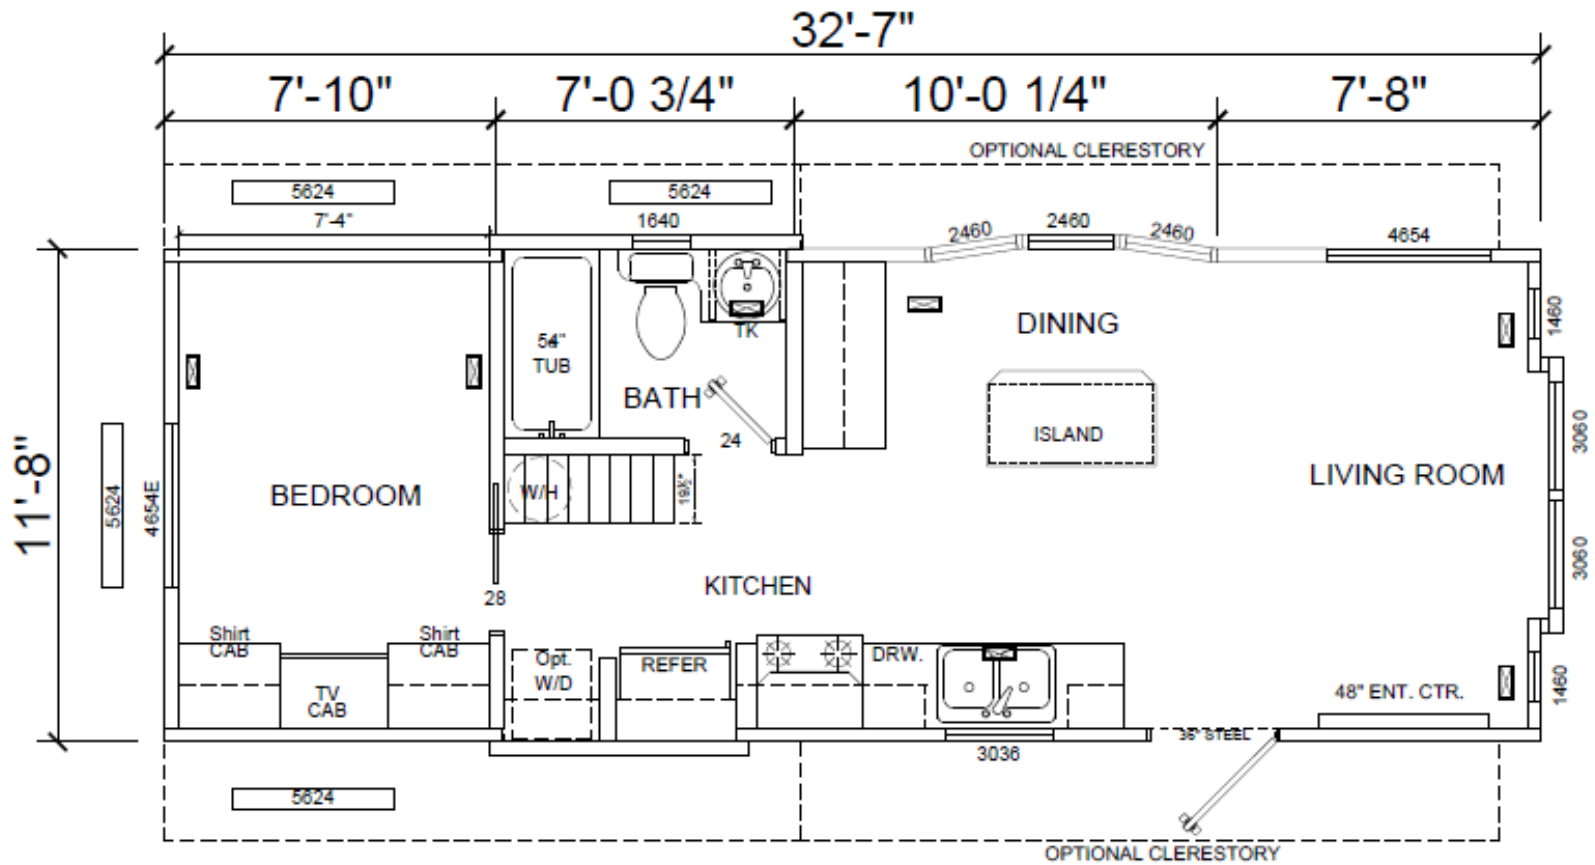

The Lakeview

399sqft

view our display models at 1201 U.S. Hwy. 175 W. Athens, TX 75751

(903) 292-5172

www.rrcathens.com

MHDRET00036207/IHB1526