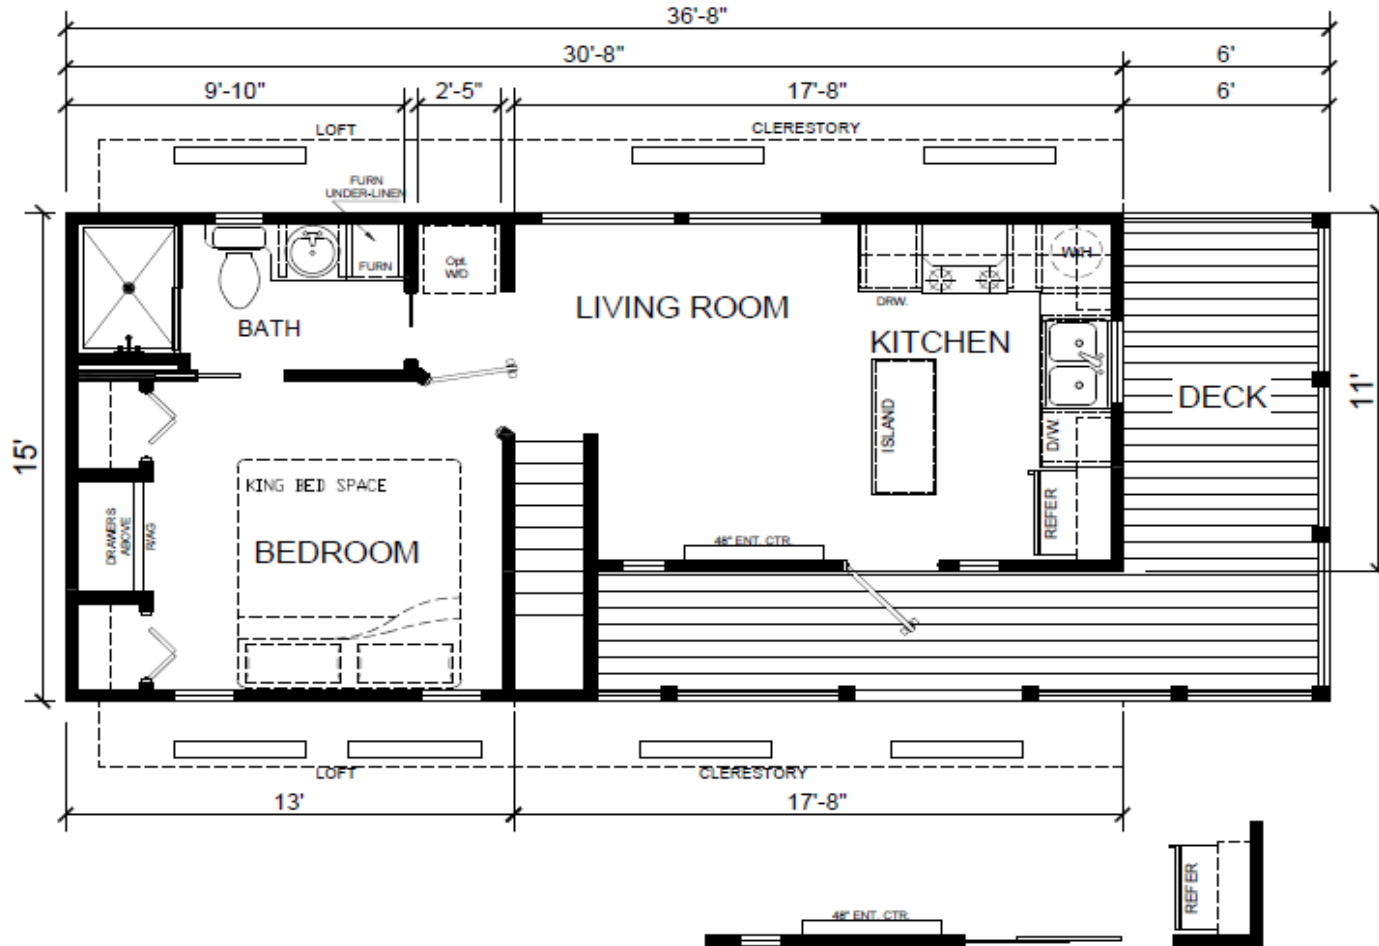

The Meadowview

view our display models at 1201 U.S. Hwy. 175 W. Athens, TX 75751

(903) 292-5172

www.rrcathens.com

MHDRET00036207/IHB1526

**Recreational
Resort Cottages
and cabins**