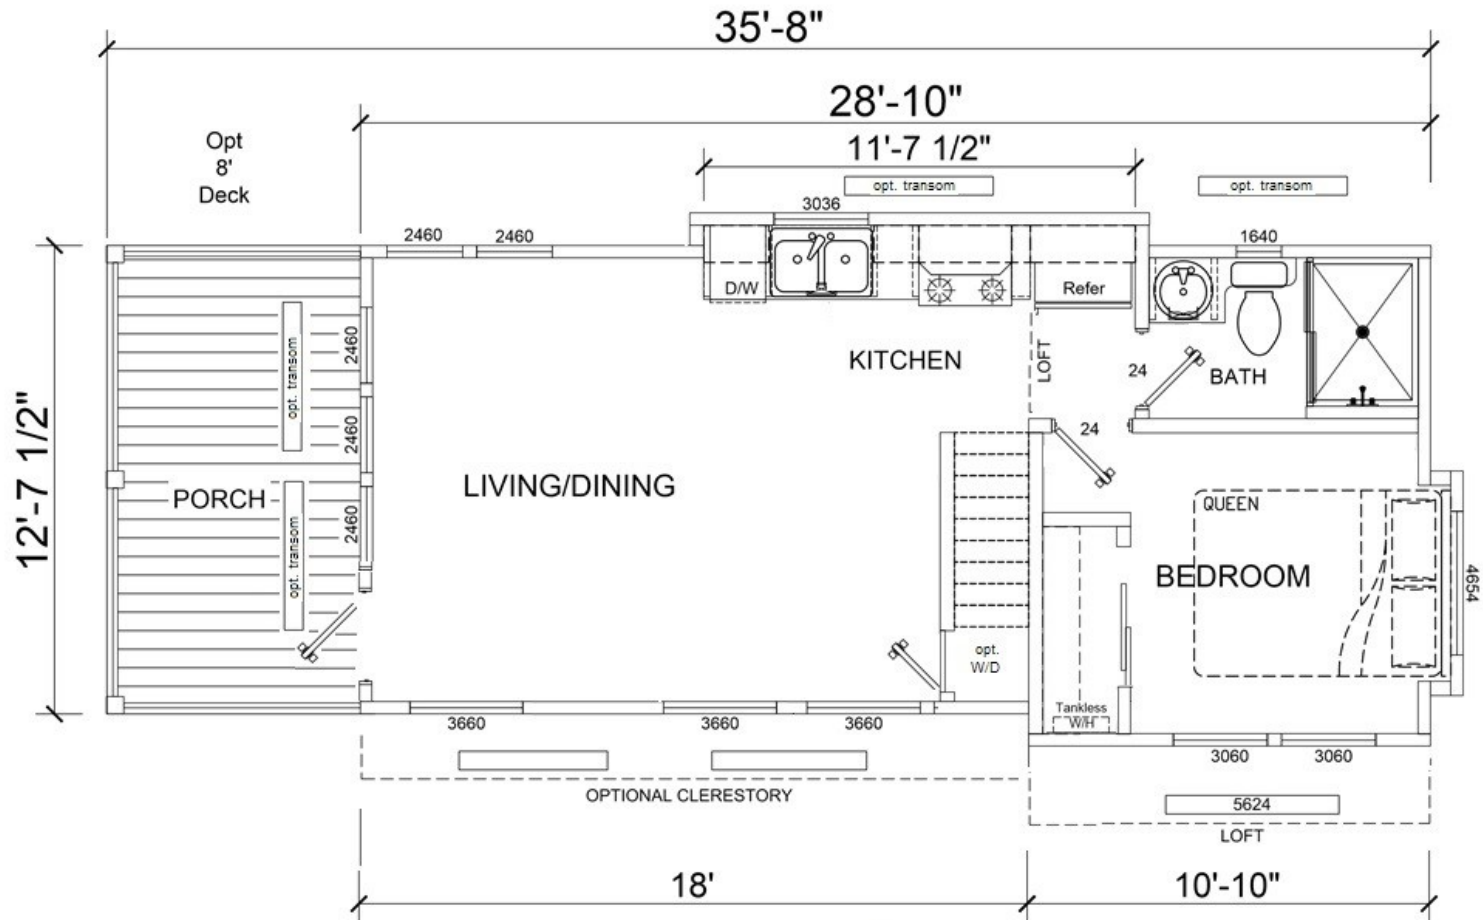

The TRAVIS

399 Sqft

view our display models at 1201 U.S. Hwy. 175 W. Athens, TX 75751

(903) 292-5172

www.rrcathens.com

MHDRET00036207/IHB1526

**Recreational
Resort Cottages
and cabins**