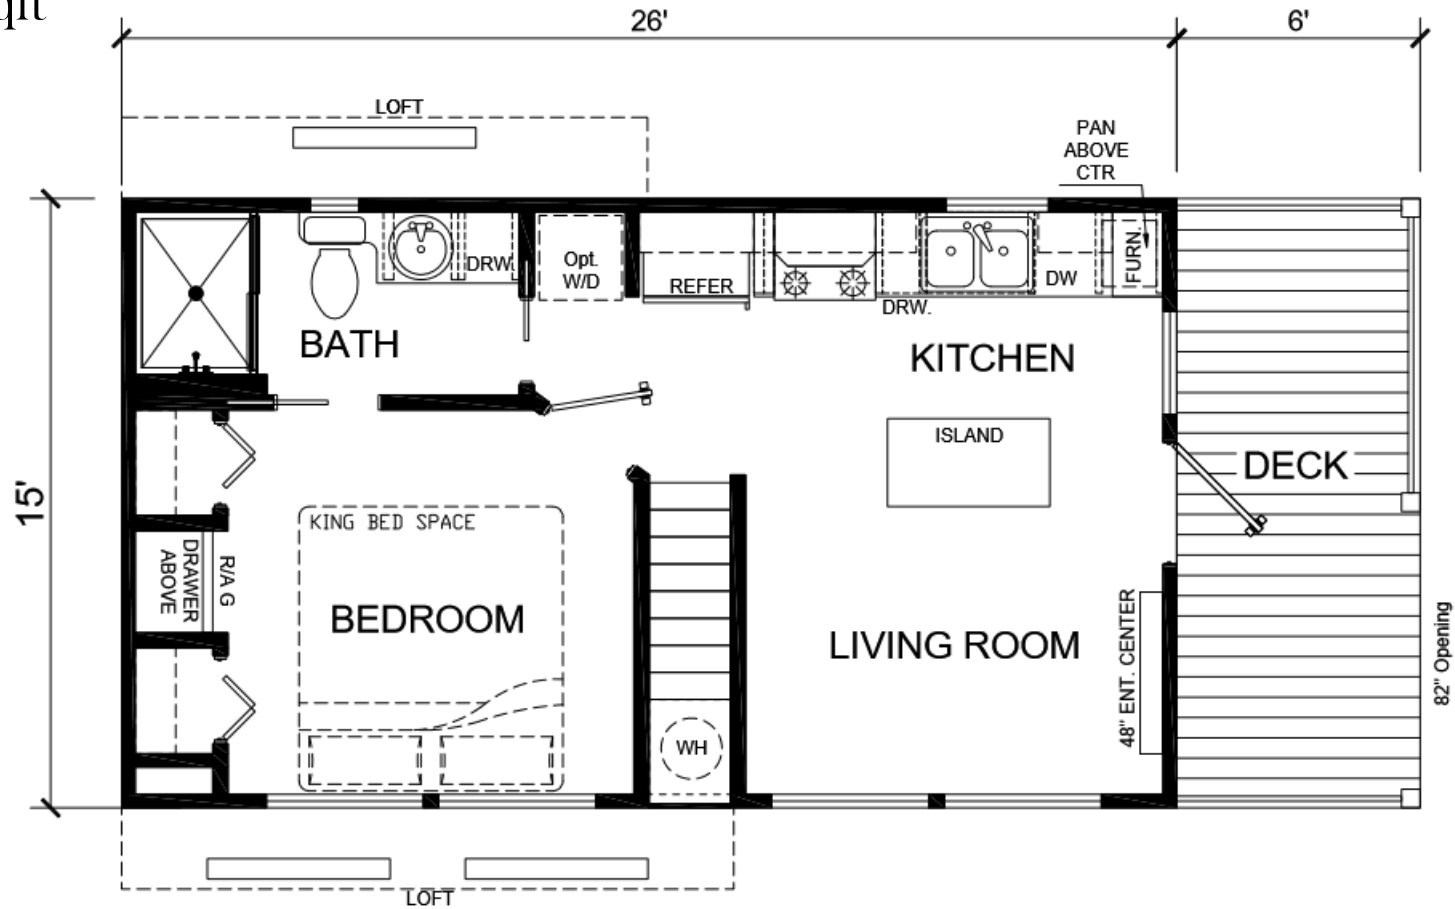

The TUMBLEWEED LOFT

399 Sqft

view our display models at 1201 U.S. Hwy. 175 W. Athens, TX 75751

(903) 292-5172

www.rrcathens.com

MHDRET00036207/IHB1526

**Recreational
Resort Cottages
and cabins**