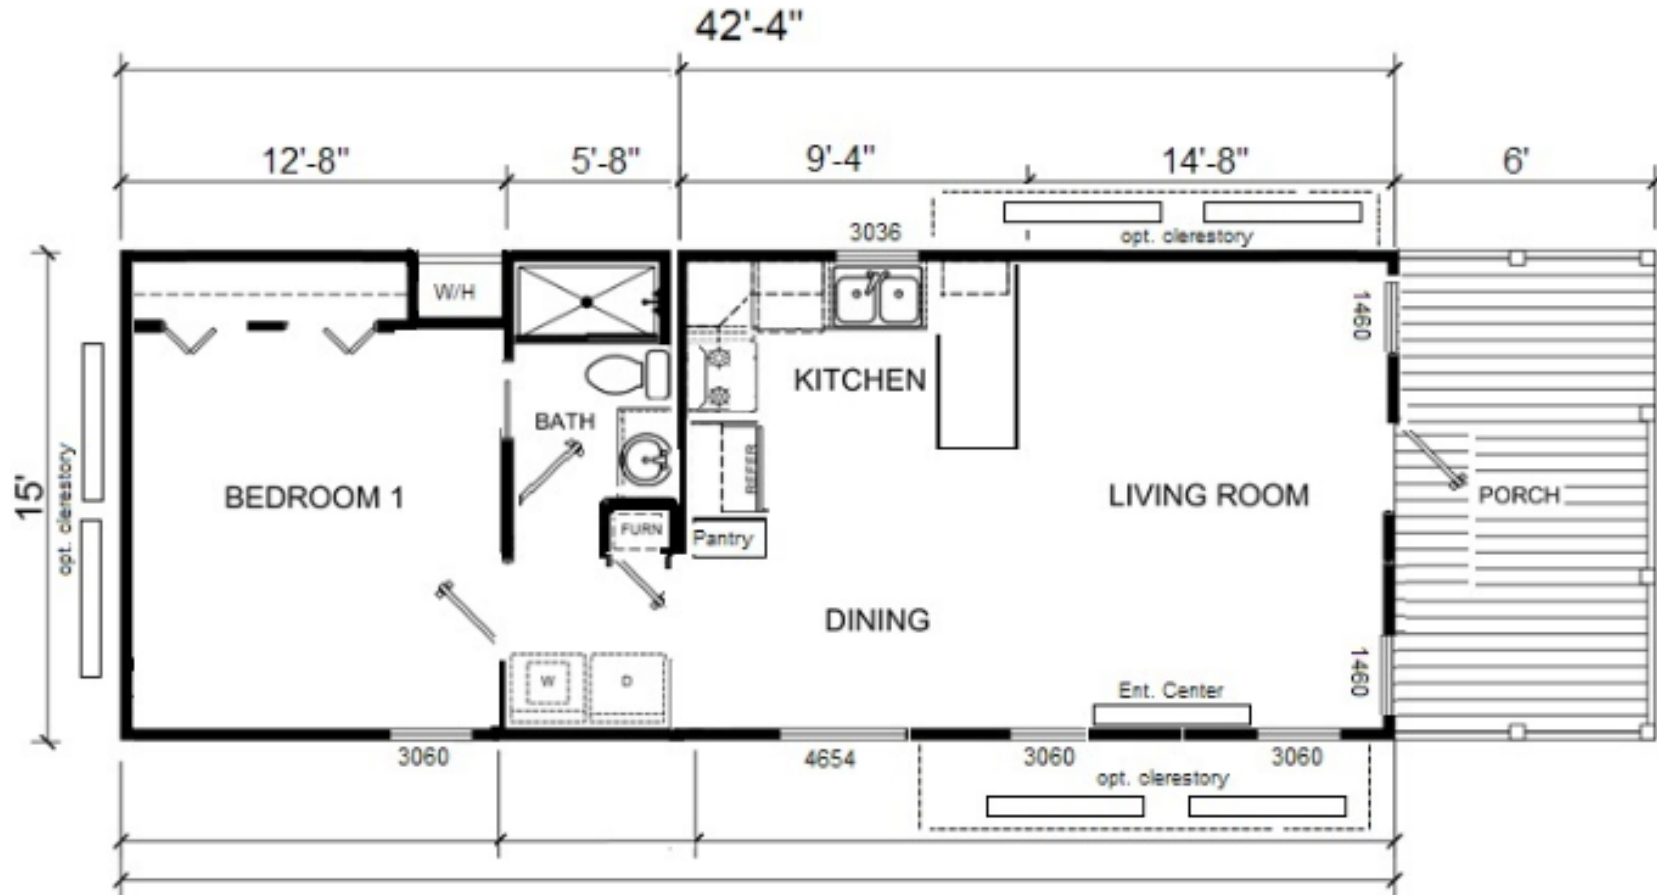

THE BEASLEY

630
SQFT

view our display models at 1201 U.S. Hwy. 175 W. Athens, TX 75751

(903) 292-5172

www.rrcathens.com

MHDRET00036207/IHB1526

**Recreational
Resort Cottages
and cabins**