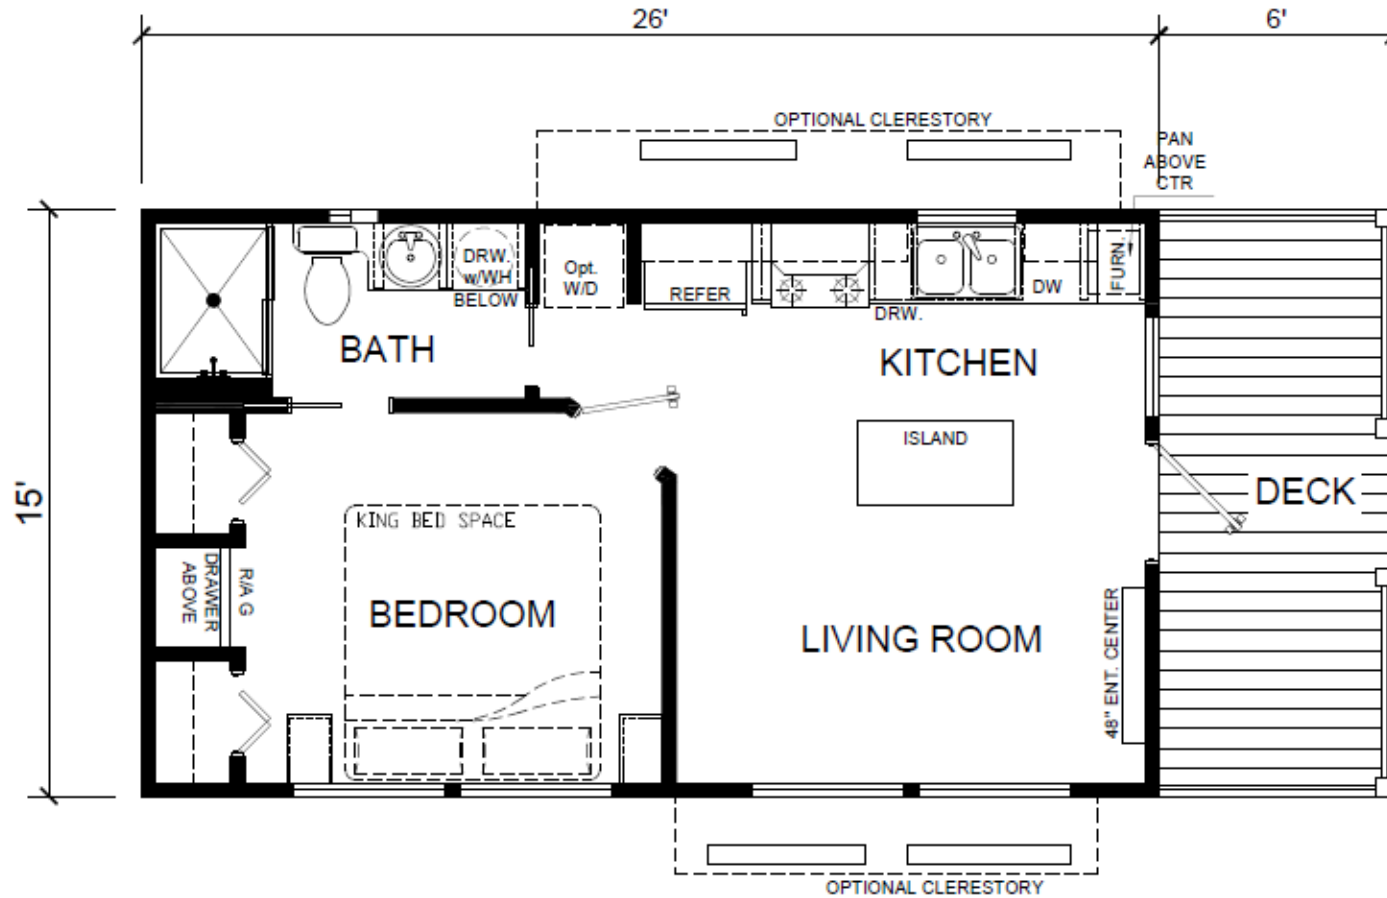

The Tumbleweed No Loft

view our display models at 1201 U.S. Hwy. 175 W. Athens, TX 75751

(903) 292-5172

www.rrcathens.com

MHDRET00036207/IHB1526